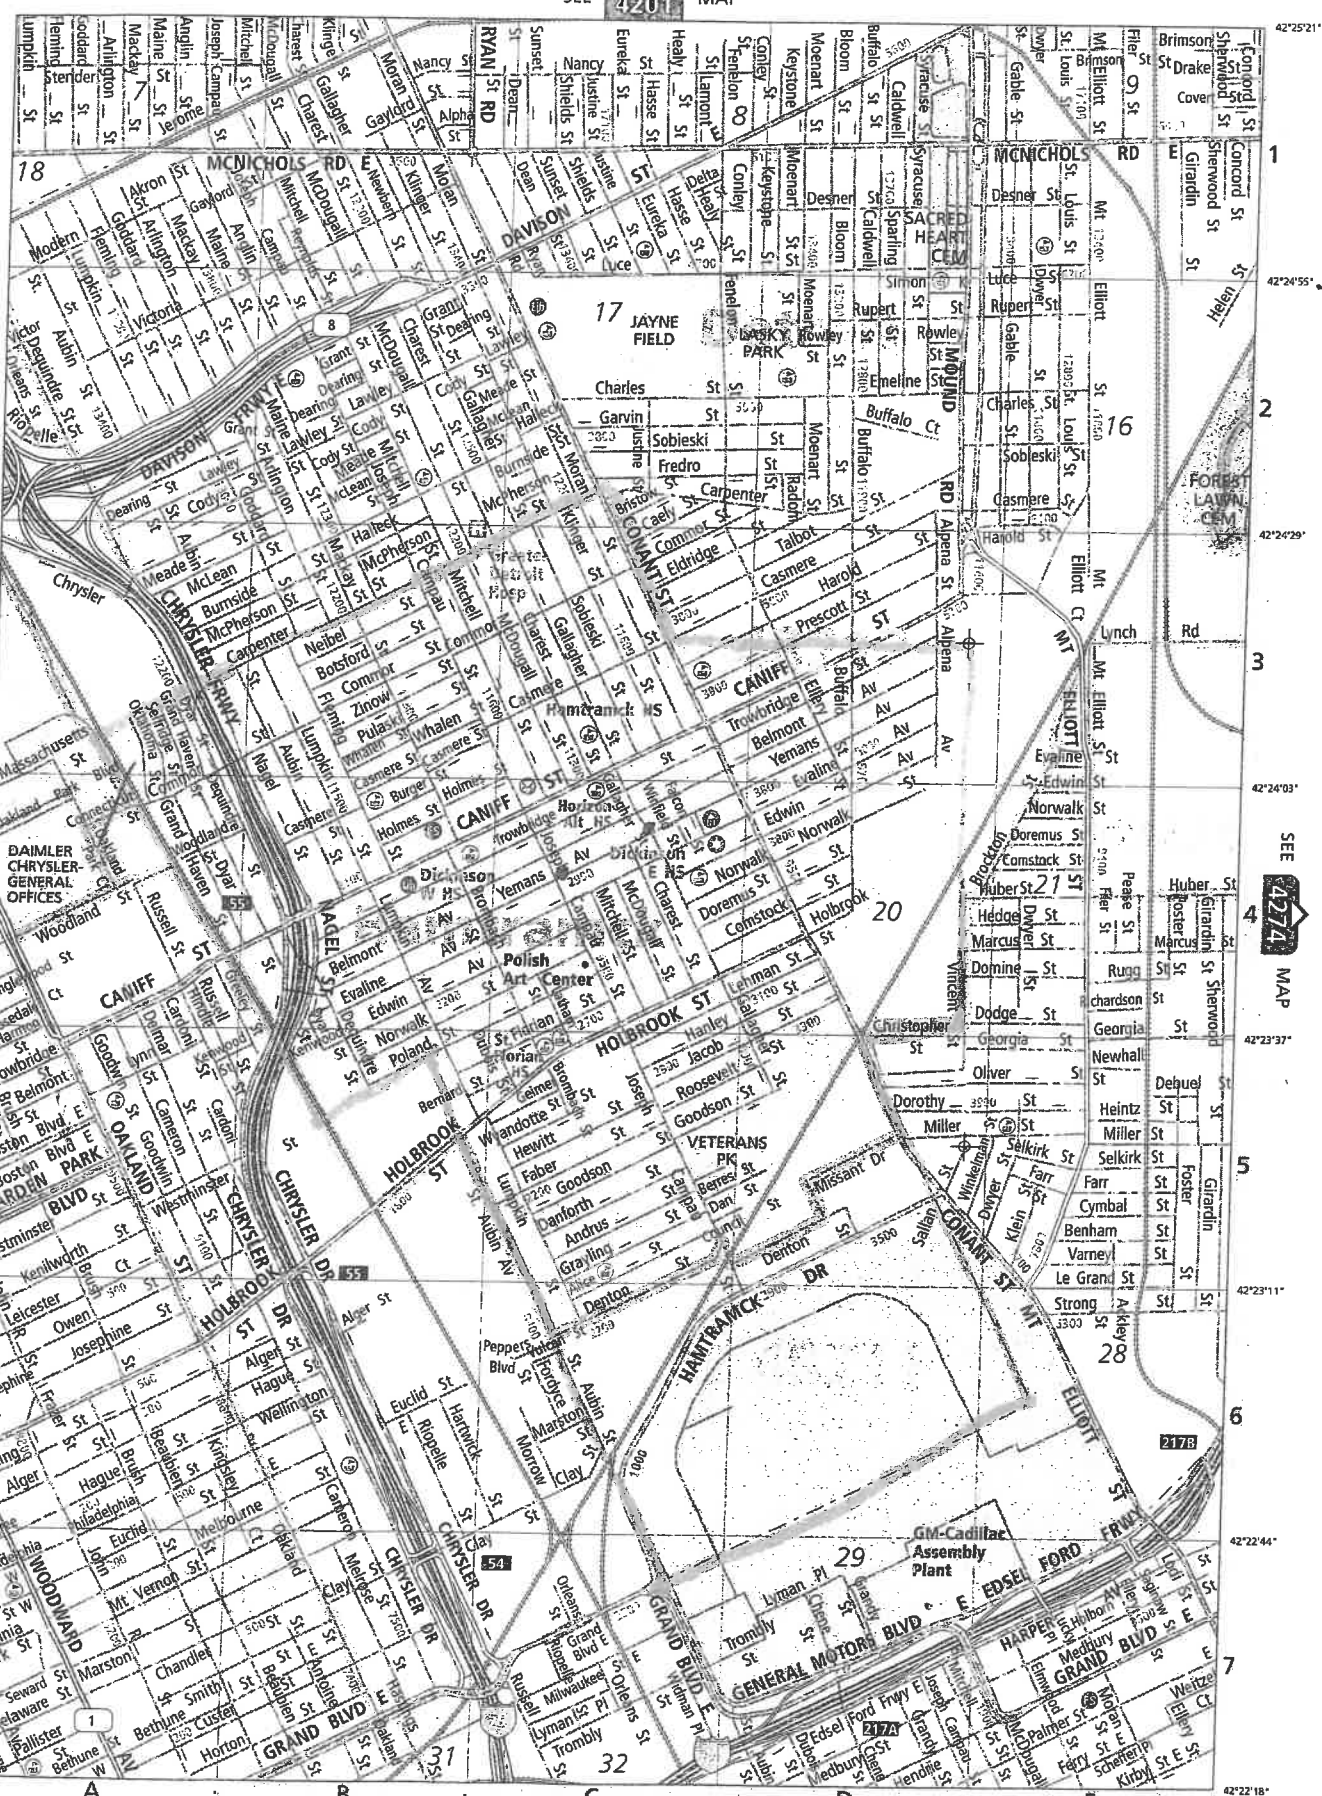

HAMTRAMCK

-  City Hall
-  Fire Station
-  Hospital
-  Library
-  Parking
-  Park
-  Pope Park
-  Picnic Table
-  Police Station
-  Recycling Ctr.

Exit #55

Exit #55

Exit #217

I-75

I-94

ArcGIS ▾ My Map

Details | Basemap |

1:24,000
1 in. = 2000 ft.
0 0.25 0.5
miles

MAP
4273

SEE 4201 MAP

SEE 4272 MAP

SEE 4274 MAP

RAND McNALLY

SEE 4345 MAP

42°25'21"
1
42°24'55"
2
42°24'29"
3
42°24'03"
4
42°23'37"
5
42°23'11"
6
42°22'44"
7
42°22'18"

18
17
16
20
21
28
29
32

A B C D E