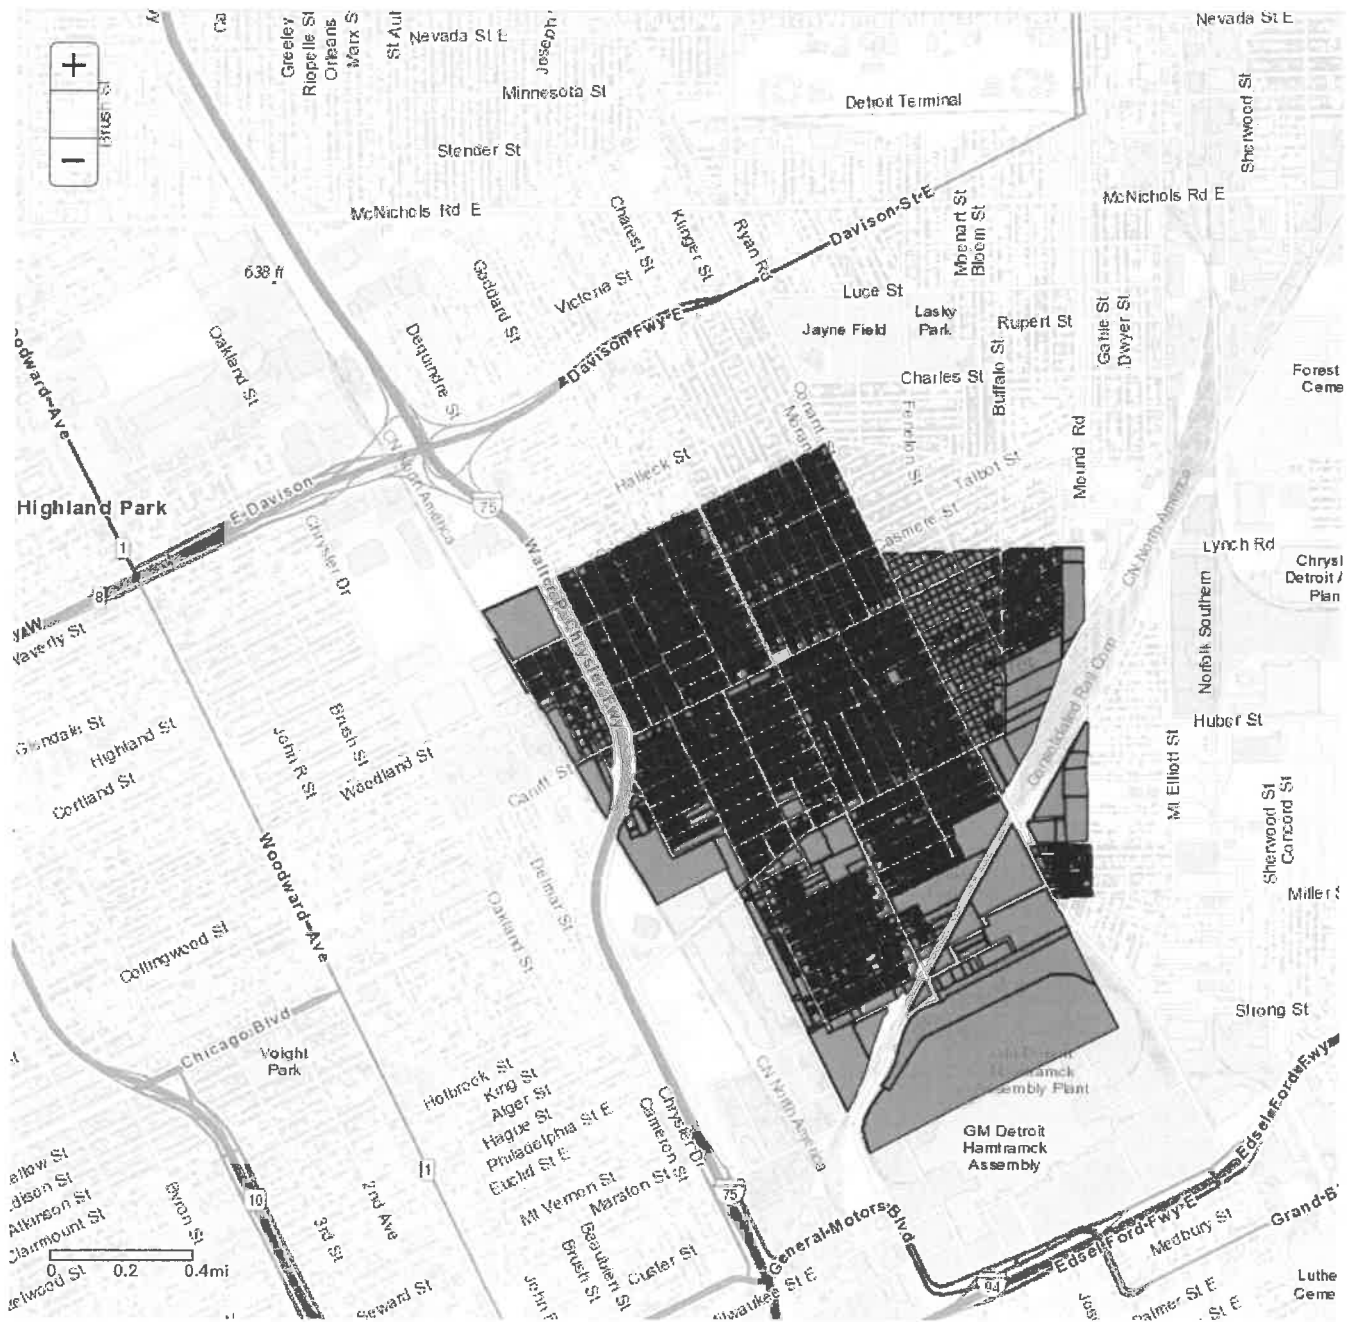

HAMTRAMCK

-  City Hall
-  Fire Station
-  Hospital
-  Library
-  Parking
-  Park
-  Pope Park
-  Picnic Table
-  Police Station
-  Recycling Ctr.

Exit #55

Exit #55

Exit #217

I-75

I-94

ArcGIS ▾ My Map

Details | Basemap |

1:24,000
1 in. = 2000 ft.
0 0.25 0.5
miles

MAP
4273

SEE 4201 MAP

SEE 4272 MAP

SEE 4274 MAP

RAND McNALLY

SEE 4345 MAP

42°25'21"
1
42°24'55"
2
42°24'29"
3
42°24'03"
4
42°23'37"
5
42°23'11"
6
42°22'44"
7
42°22'18"

18
17
16
20
21
28
29
32

A B C D E