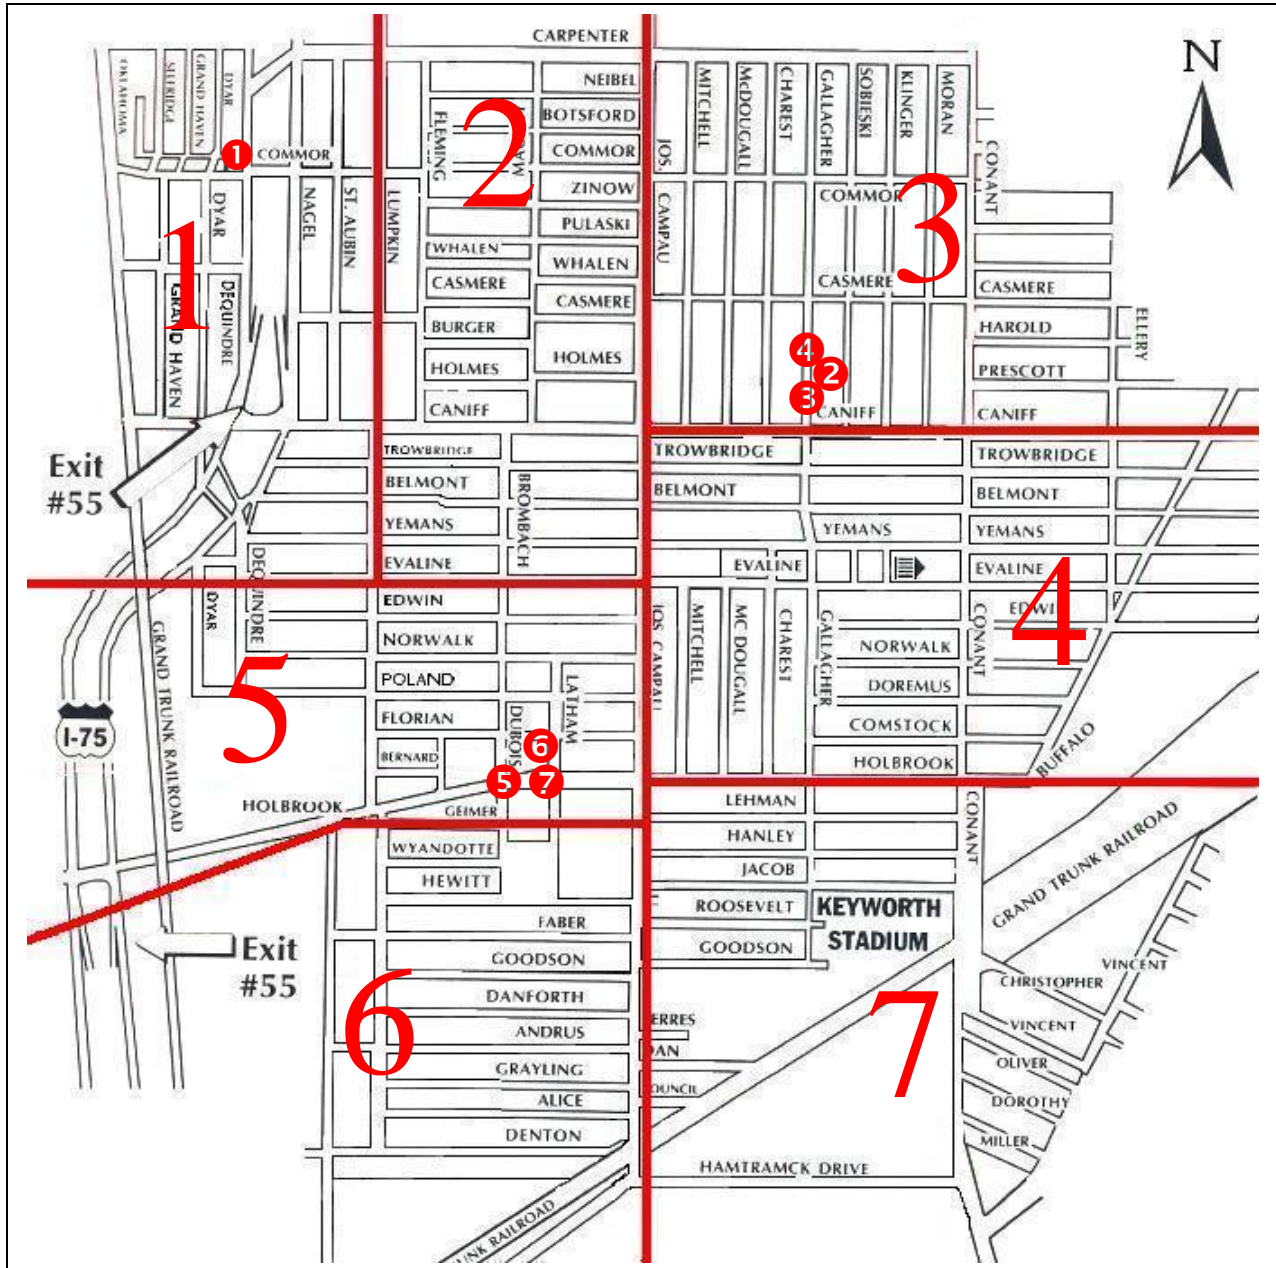

Hamtramck Precinct Map

Hamtramck Voting Precincts

PCT #1	Housing Admin. Building	12025 Dequindre
PCT #2	Community Center	11350 Charest
PCT #3	Community Center	11350 Charest
PCT #4	Community Center	11350 Charest
PCT #5	Senior Plaza	2620 Holbrook
PCT #6	Senior Plaza	2620 Holbrook
PCT #7	Senior Plaza	2620 Holbrook